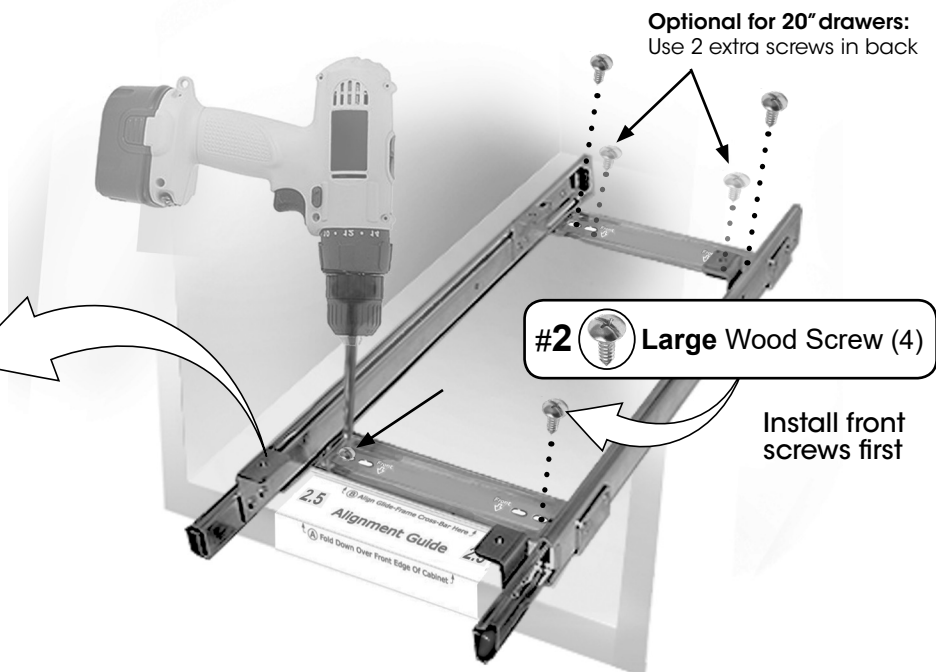

1 Unpack

2 Align Wood At Front of Drawer

3 Attach Wood Front

Using #1 small wood screws and brackets

4 Align Glide Frame

As shown using alignment guide found in parts bag

5 Check Cabinet Clearance

Set drawer onto glide frame with holes in drawer and glide aligned

Check for adequate cabinet and door clearance

Adjust glide frame position if needed

6 Mount Glide Frame

Remove drawer from glide frame

Move inner glide rails slightly forward as shown

Mount glide frame into cabinet using
#2 large wood screws found in parts bag

Recommended:

Use of a Power Screwdriver

Drill 4 starter holes using a 1/8" diameter drill bit

For 17" and 20" drawers
Use holes nearest to
glide rails (as shown)

Move inner
glide rails
forward

Optional for 20" drawers:
Use 2 extra screws in back

#2 Large Wood Screw (4)

Install front
screws first

7 Attach Drawer

Set drawer onto glide frame with drawer and
glide mounting holes aligned

#3 Mounting Screw (4)

Turn screws
until just snug

8 Insert Wood Floor