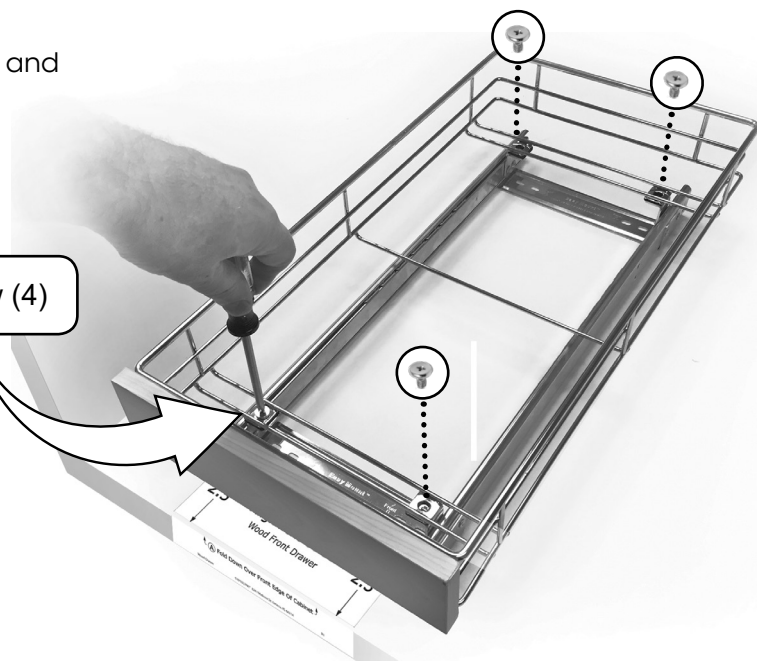

Recommended:

Use of a Power Screwdriver

Drill 4 starter holes using a 1/8" diameter drill bit

For 17" and 20" drawers
Use holes nearest to
glide rails (as shown)

Move inner
glide rails
forward

Optional for 20" drawers:
Use 2 extra screws in back

#2 Large Wood Screw (4)

Install front
screws first

7 Attach Drawer

Set drawer onto glide frame with drawer and
glide mounting holes aligned

#3 Mounting Screw (4)

Turn screws
until just snug

8 Insert Wood Floor