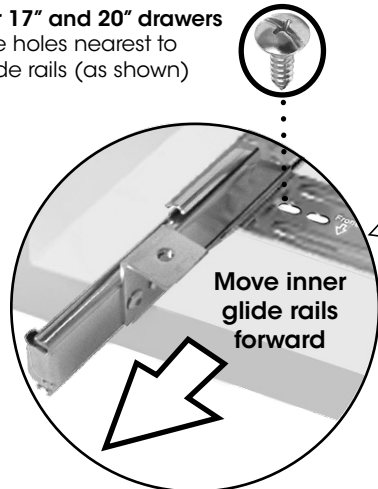

1 Unpack

2 Align Wood At Front of Drawer

3 Attach Wood Front

Using #1 small wood screws and brackets

4 Align Glide Frame

As shown using alignment guide found in parts bag

5 Check Cabinet Clearance

Set drawer onto glide frame with holes in drawer and glide aligned

Check for adequate cabinet and door clearance

Adjust glide frame position if needed

6 Mount Glide Frame

Remove drawer from glide frame

Move inner glide rails slightly forward as shown

Mount glide frame into cabinet using
#2 large wood screws found in parts bag

Recommended:

Use of a Power Screwdriver

Drill 4 starter holes using a 1/8" diameter drill bit

For 17" and 20" drawers
Use holes nearest to
glide rails (as shown)

Move inner
glide rails
forward

Optional for 20" drawers:
Use 2 extra screws in back