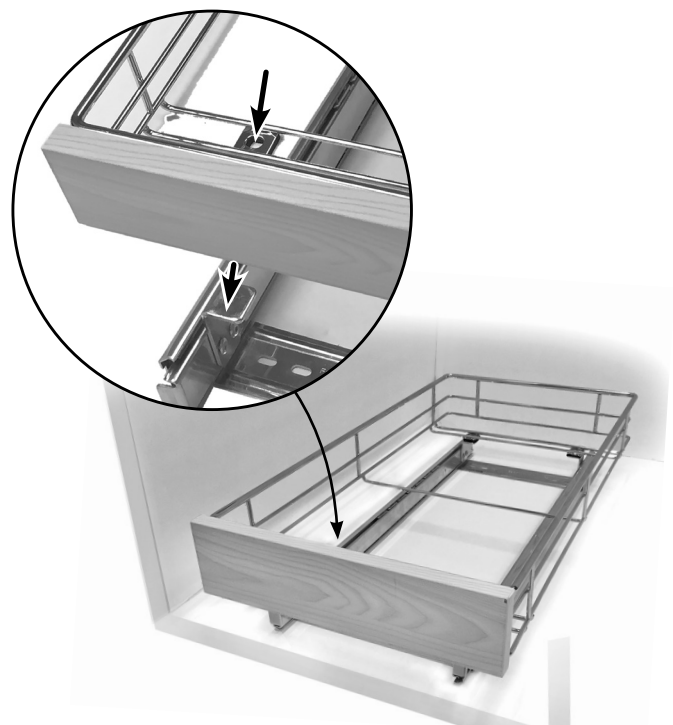

1 Unpack

2 Align Wood At Front of Drawer

3 Attach Wood Front

Using #1 small wood screws and brackets

4 Align Glide Frame

As shown using alignment guide found in parts bag

5 Check Cabinet Clearance

Set drawer onto glide frame with holes in drawer and glide aligned

Check for adequate cabinet and door clearance

Adjust glide frame position if needed

6 Mount Glide Frame

Remove drawer from glide frame

Move inner glide rails slightly forward as shown

Mount glide frame into cabinet using
#2 large wood screws found in parts bag

Recommended:

Use of a Power Screwdriver

Drill 4 starter holes using a 1/8" diameter drill bit

For 17" and 20" drawers
Use holes nearest to
glide rails (as shown)

Move inner
glide rails
forward

Optional for 20" drawers:
Use 2 extra screws in back

#2 Large Wood Screw (4)

Install front
screws first

7 Attach Drawer

Set drawer onto glide frame with drawer and
glide mounting holes aligned

#3 Mounting Screw (4)

Turn screws
until just snug

8 Insert Wood Floor