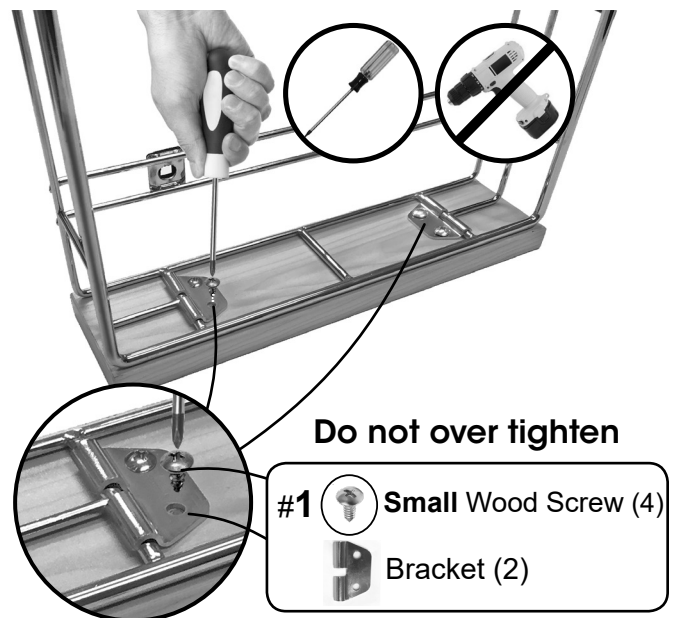

1 Unpack

2 Align Wood At Front of Drawer

3 Attach Wood Front

Using #1 small wood screws and brackets

4 Align Glide Frame

As shown using alignment guide found in parts bag

5 Check Cabinet Clearance

Set drawer onto glide frame with holes in drawer and glide aligned

Check for adequate cabinet and door clearance

Adjust glide frame position if needed

6 Mount Glide Frame

Remove drawer from glide frame

Move inner glide rails slightly forward as shown

Mount glide frame into cabinet using
#2 large wood screws found in parts bag