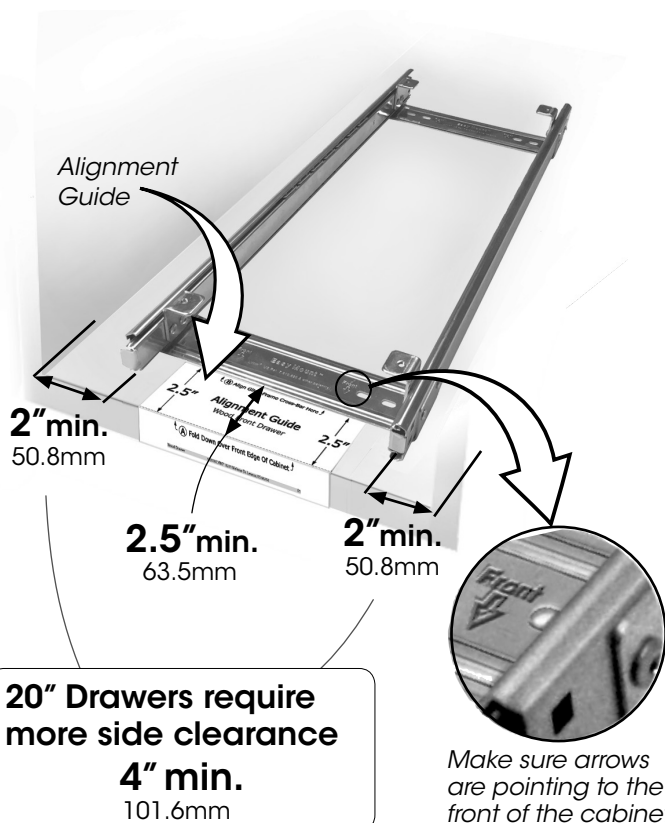

1 Unpack

2 Align Wood At Front of Drawer

3 Attach Wood Front

Using #1 small wood screws and brackets

4 Align Glide Frame

As shown using alignment guide found in parts bag

5 Check Cabinet Clearance

Set drawer onto glide frame with holes in drawer and glide aligned

Check for adequate cabinet and door clearance

Adjust glide frame position if needed

6 Mount Glide Frame

Remove drawer from glide frame

Move inner glide rails slightly forward as shown

Mount glide frame into cabinet using
#2 large wood screws found in parts bag

Recommended:

Use of a Power Screwdriver

Drill 4 starter holes using a 1/8" diameter drill bit

For 17" and 20" drawers
Use holes nearest to
glide rails (as shown)

Move inner
glide rails
forward

Optional for 20" drawers:
Use 2 extra screws in back

#2 Large Wood Screw (4)

Install front
screws first

7 Attach Drawer

Set drawer onto glide frame with drawer and
glide mounting holes aligned

#3 Mounting Screw (4)

Turn screws
until just snug

8 Insert Wood Floor