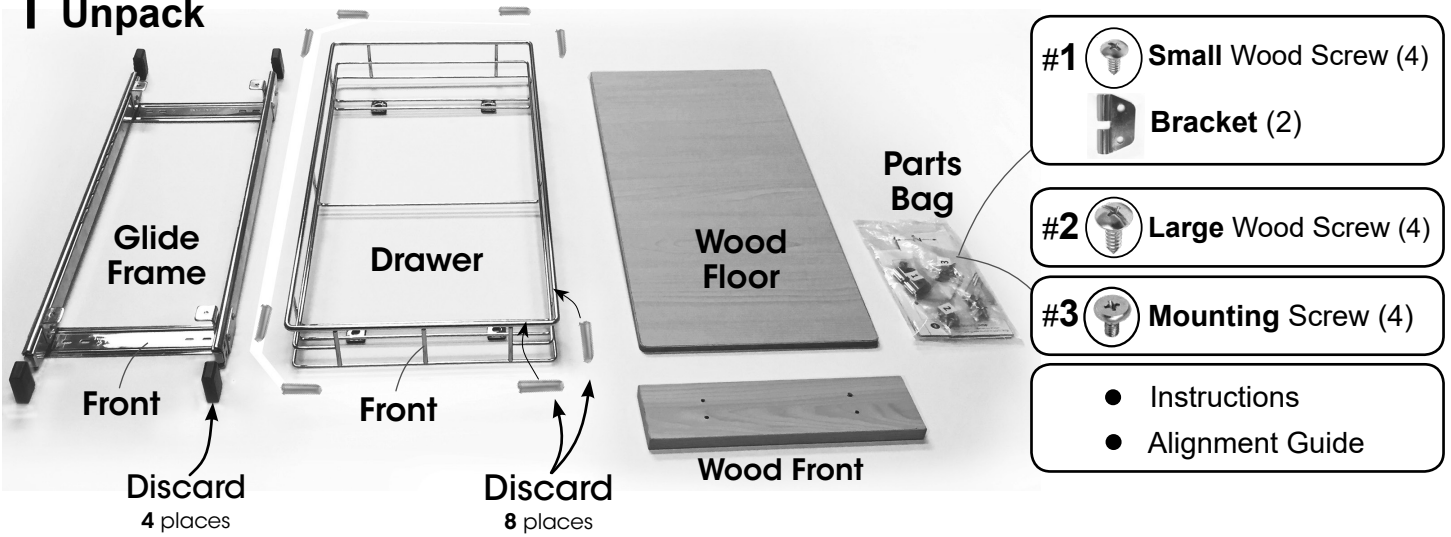

1 Unpack

2 Align Wood At Front of Drawer

3 Attach Wood Front

Using #1 small wood screws and brackets

4 Align Glide Frame

As shown using alignment guide found in parts bag

5 Check Cabinet Clearance

Set drawer onto glide frame with holes in drawer and glide aligned

Check for adequate cabinet and door clearance

Adjust glide frame position if needed

6 Mount Glide Frame

Remove drawer from glide frame

Move inner glide rails slightly forward as shown

Mount glide frame into cabinet using
#2 large wood screws found in parts bag

Recommended:

Use of a Power Screwdriver

Drill 4 starter holes using a 1/8" diameter drill bit

For 17" and 20" drawers
Use holes nearest to
glide rails (as shown)

Move inner
glide rails
forward

Optional for 20" drawers:
Use 2 extra screws in back

#2 Large Wood Screw (4)

Install front
screws first

7 Attach Drawer

Set drawer onto glide frame with drawer and
glide mounting holes aligned

#3 Mounting Screw (4)

Turn screws
until just snug

8 Insert Wood Floor