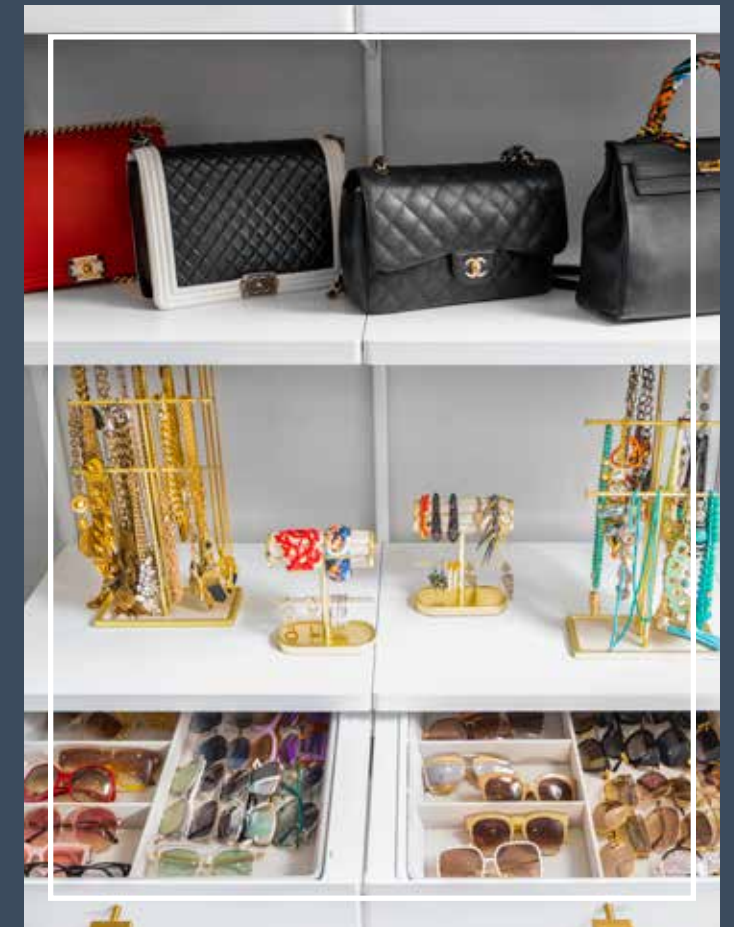

8' Elfa Décor Library in White

8' Elfa Décor Shelving in White

Inspiration From Our Community

 jessicachinyelu

GARAGE+ BY **elfa**[®]

Made to handle your toughest storage needs, Garage+ By Elfa takes garage organization to the next level. Locking metal cabinets keep tools and supplies safe, while heavy-duty work surfaces, full-extension drawers, specialized storage and LED lighting make it easy to get any size project done.