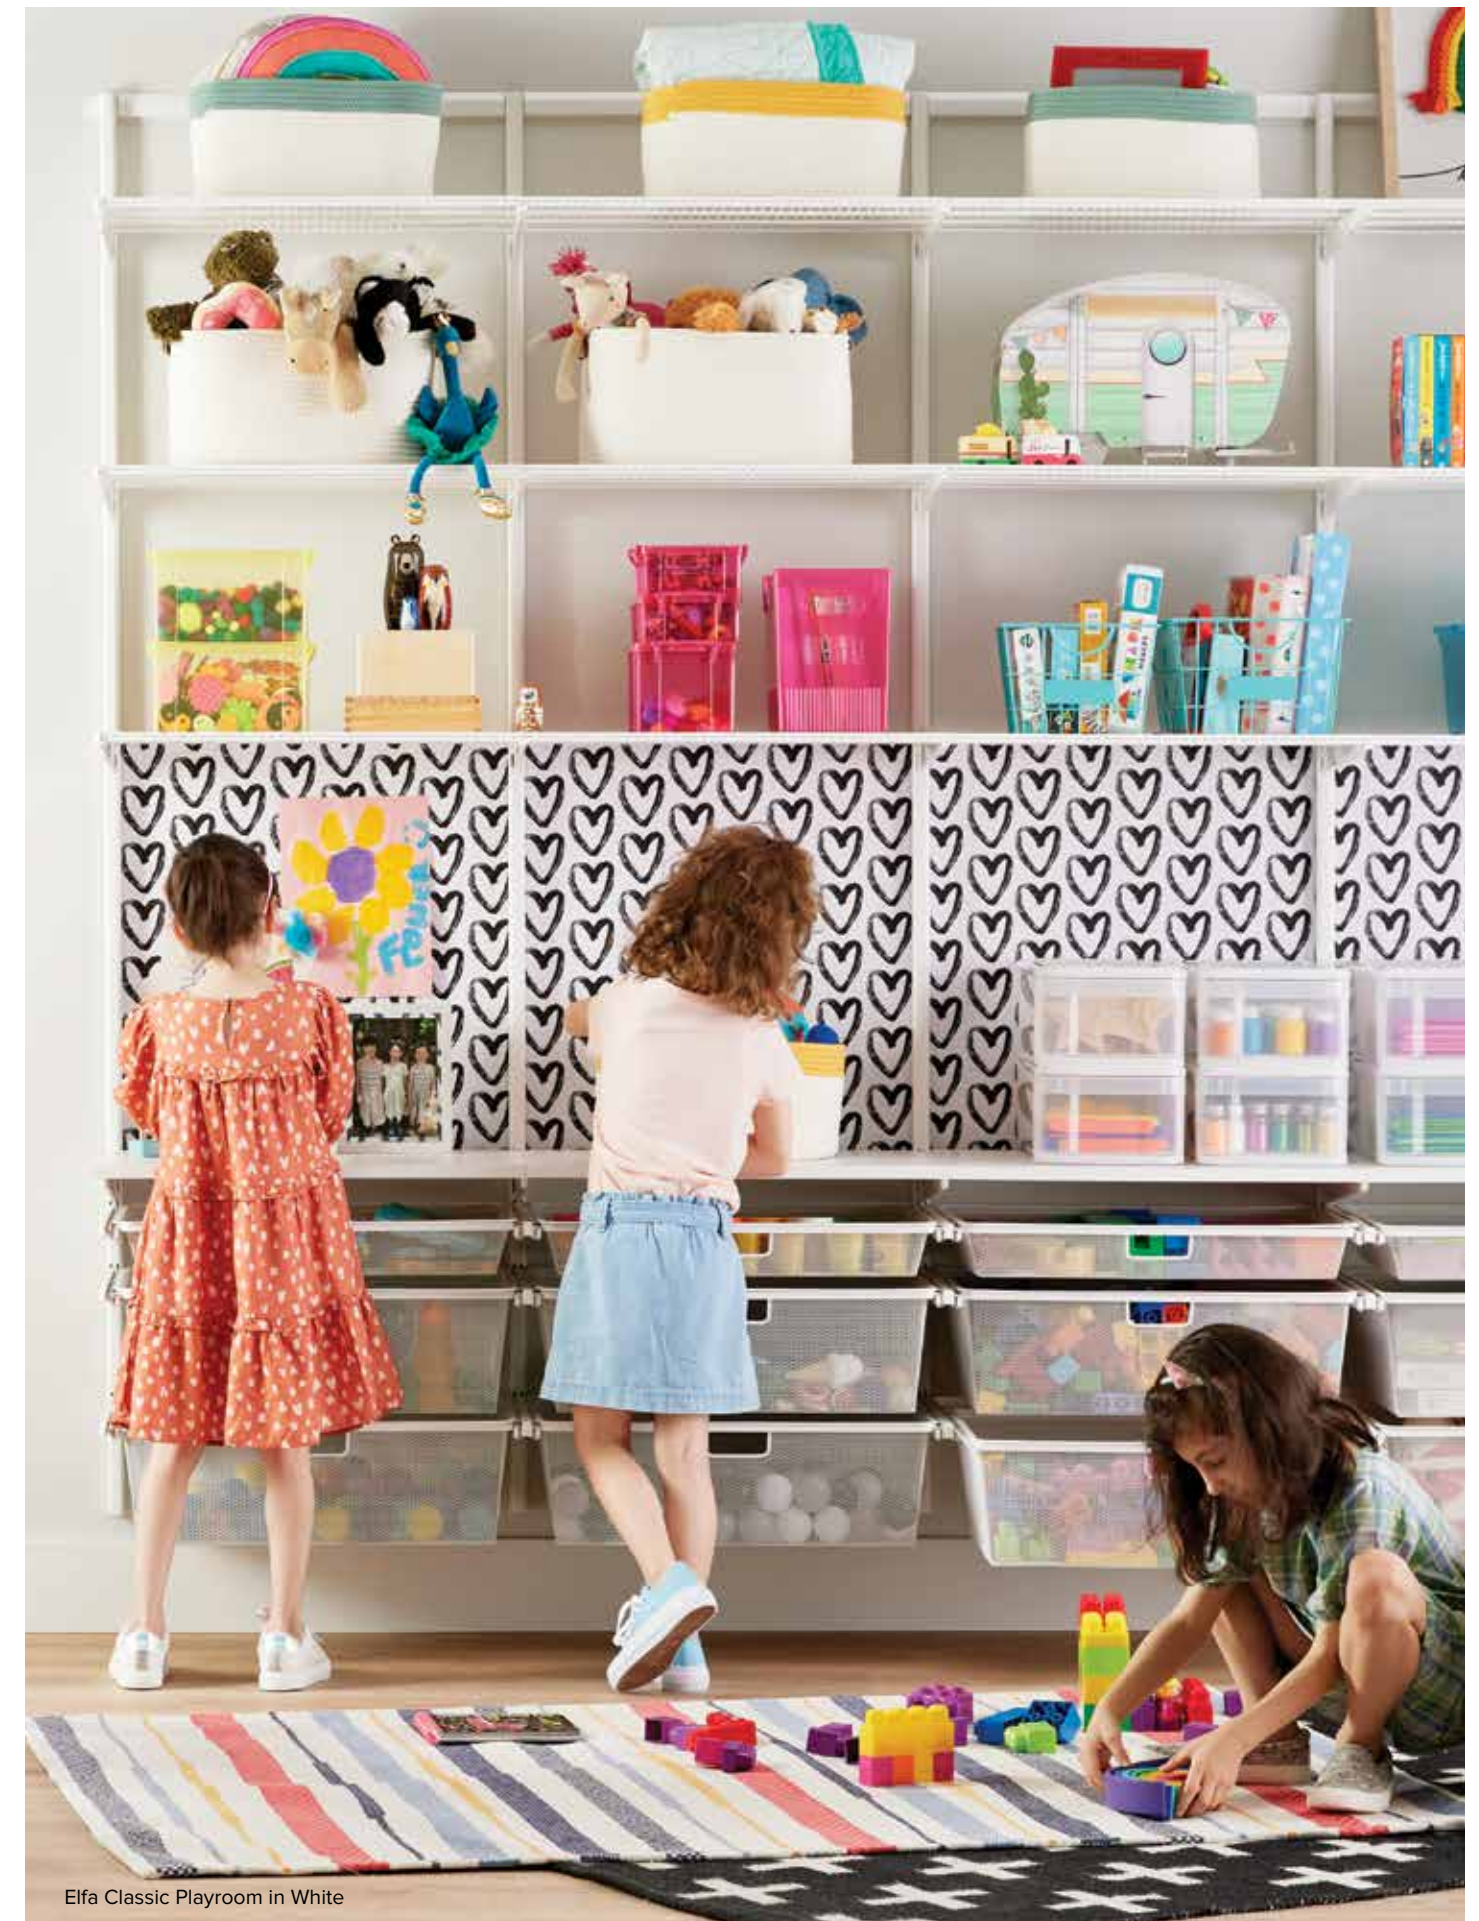

elfa® CLASSIC

Elfa Classic makes it easy to fit more than you ever thought possible in your home – while making every item easy to find. Its strength and ability to be customized make it ideal for garages and pantries, while its clean look is at home in closets, offices and nurseries. Elfa Classic is in stock at every Container Store location, so you can take your new space home today and install it yourself – or we can install it for you.

See pg. 144-145 for more information on installation, services and pricing.

Elfa Classic Playroom in White