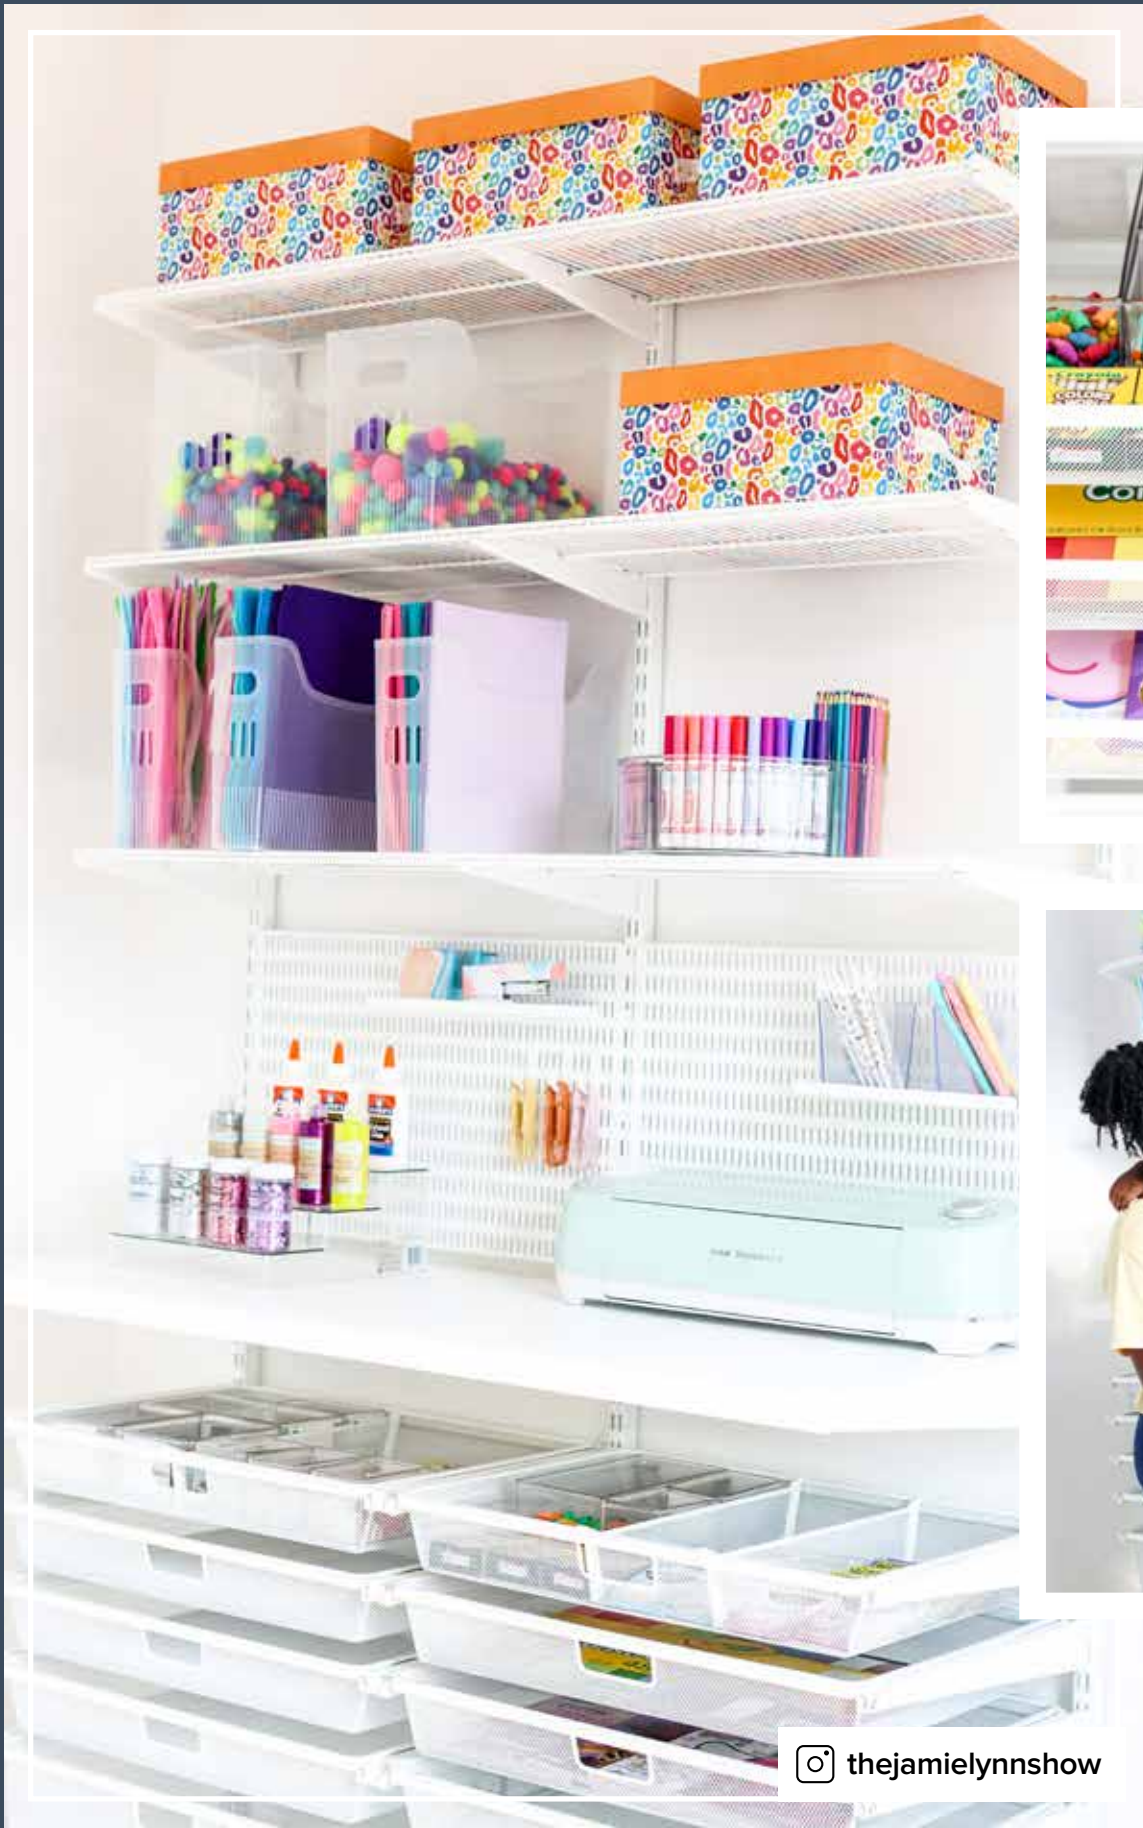

thejamielynshow