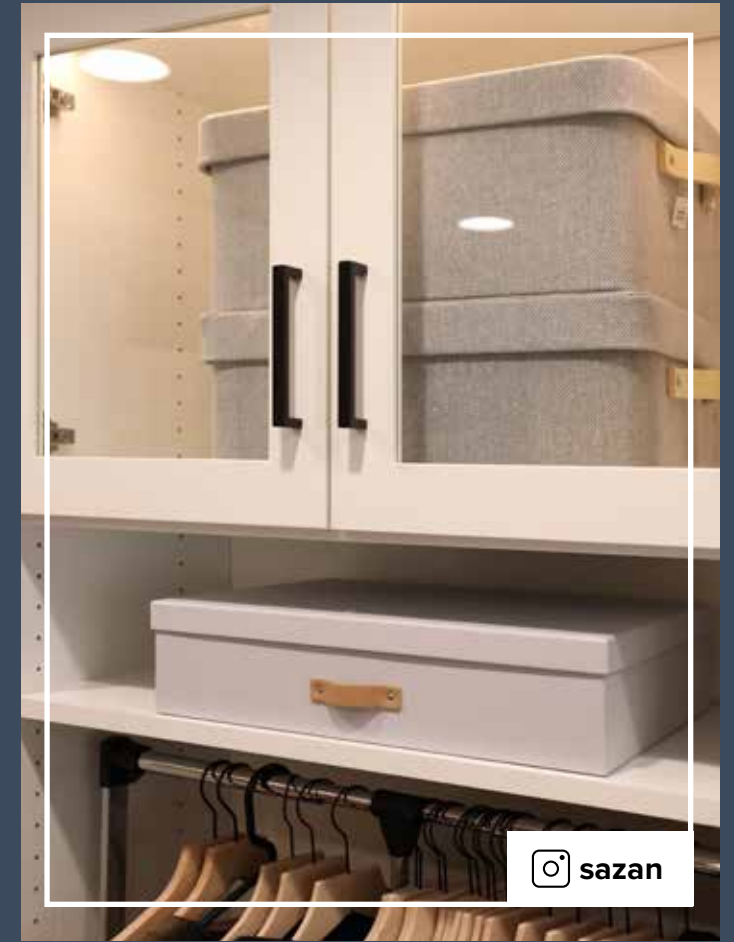

Inspiration From Our Community