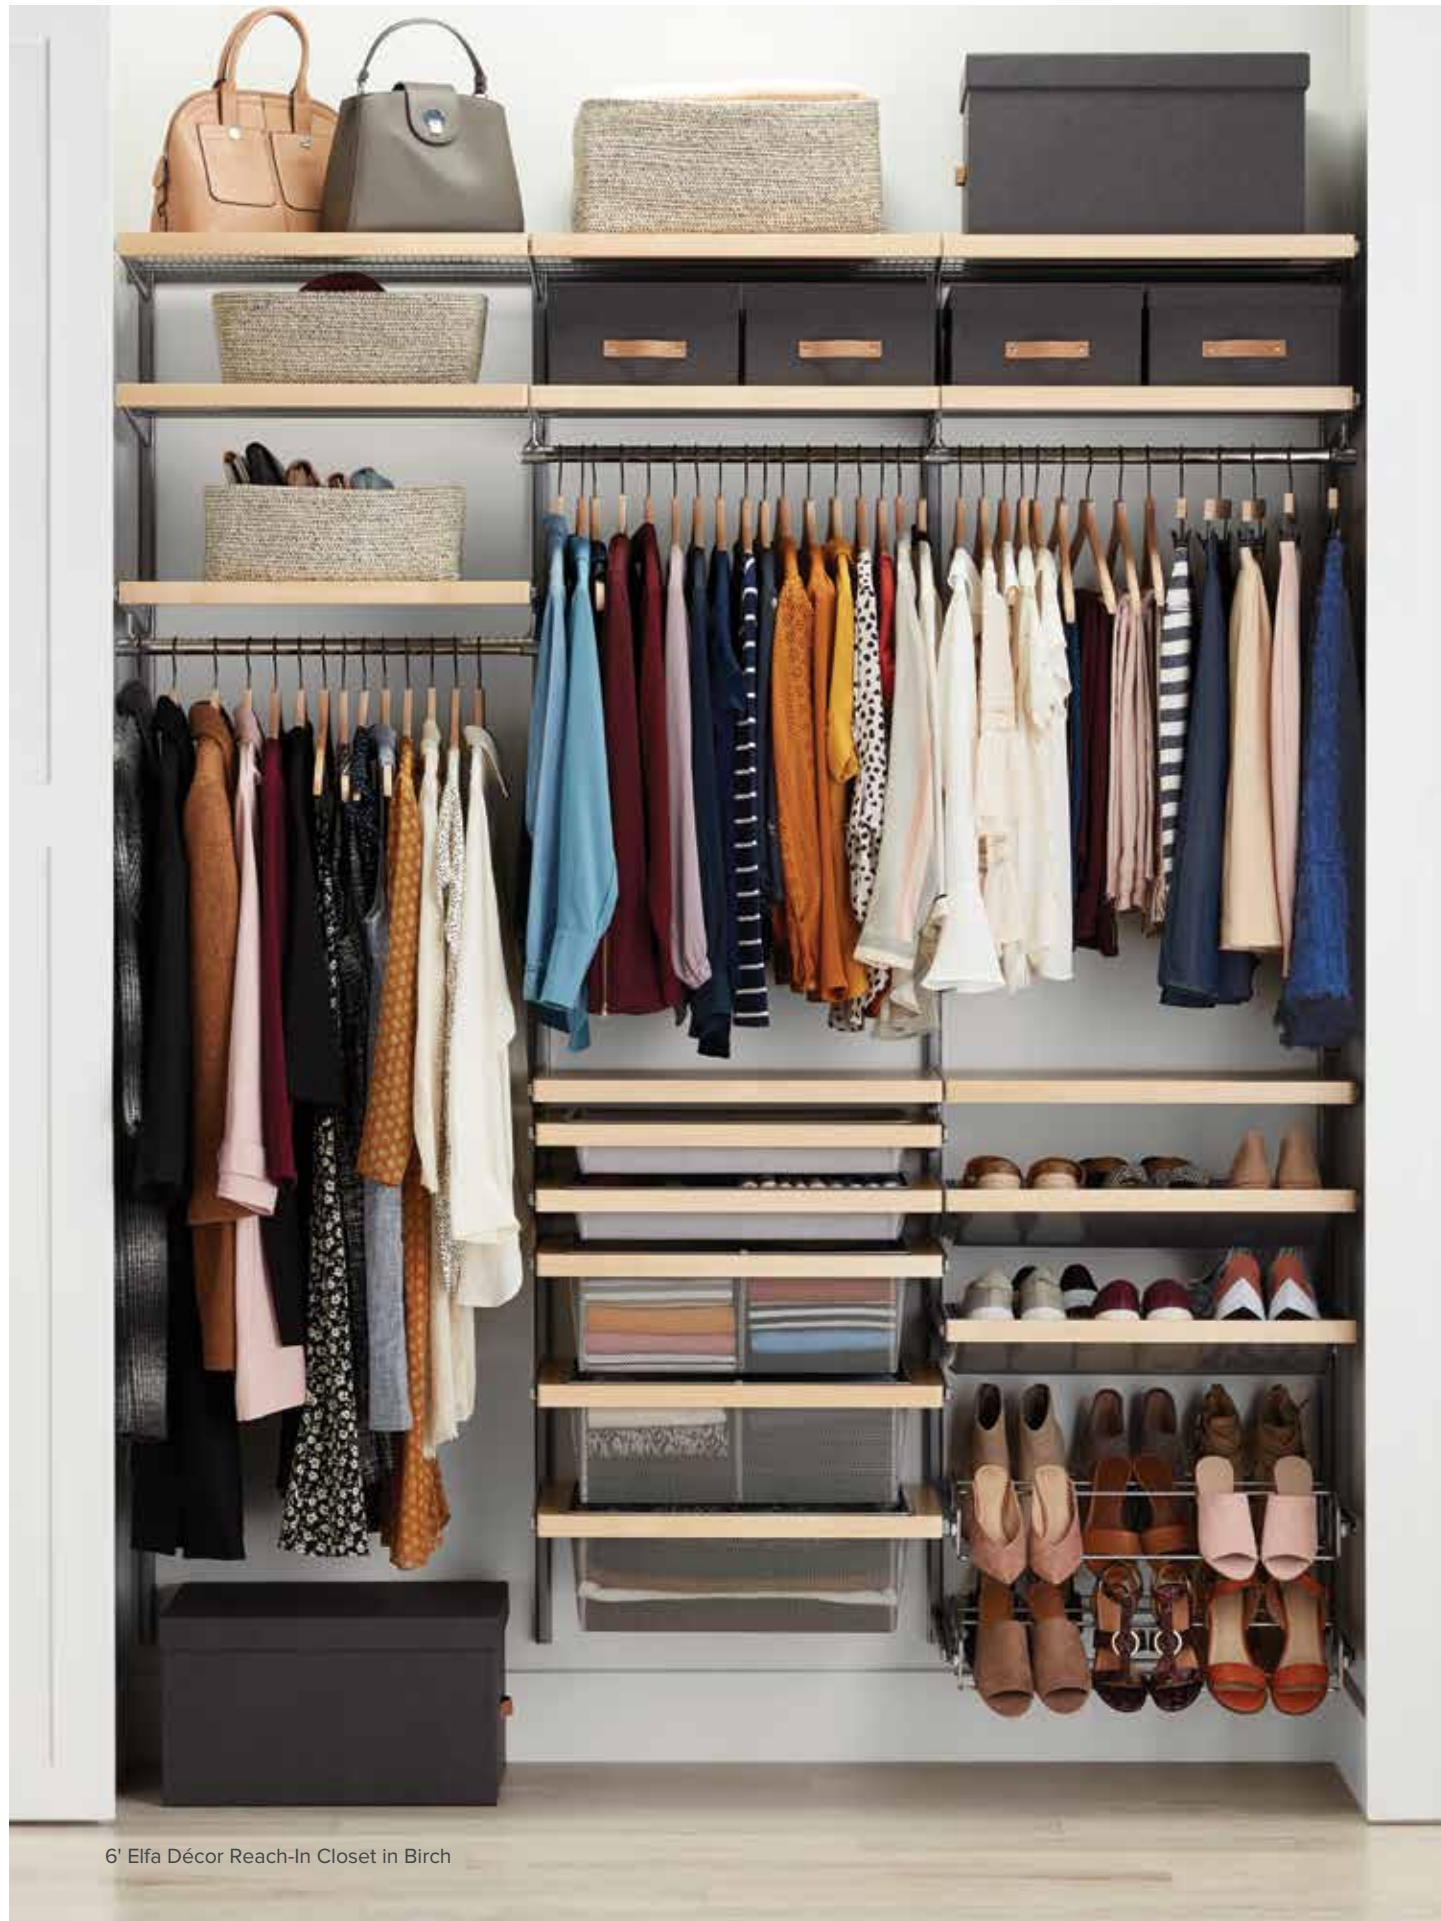

12' Elfa Décor Walk-In Closet in Grey

Elevate the look of your Elfa closet with real wood Décor trim in your choice of finishes.

Protect, sort and store! Jewelry Organizers feature a soft lining.

6' Elfa Décor Reach-In Closet in Birch