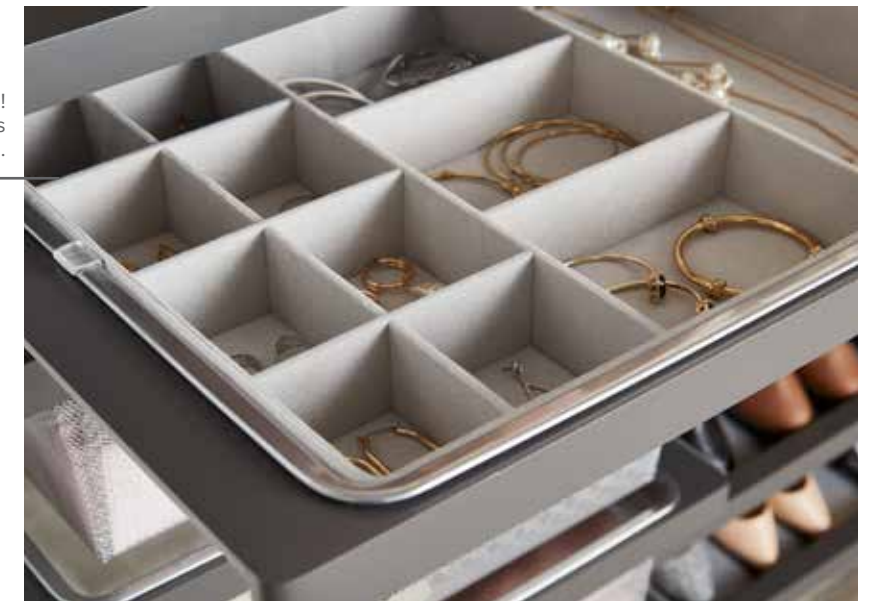

Protect, sort and store! Jewelry Organizers feature a soft lining.