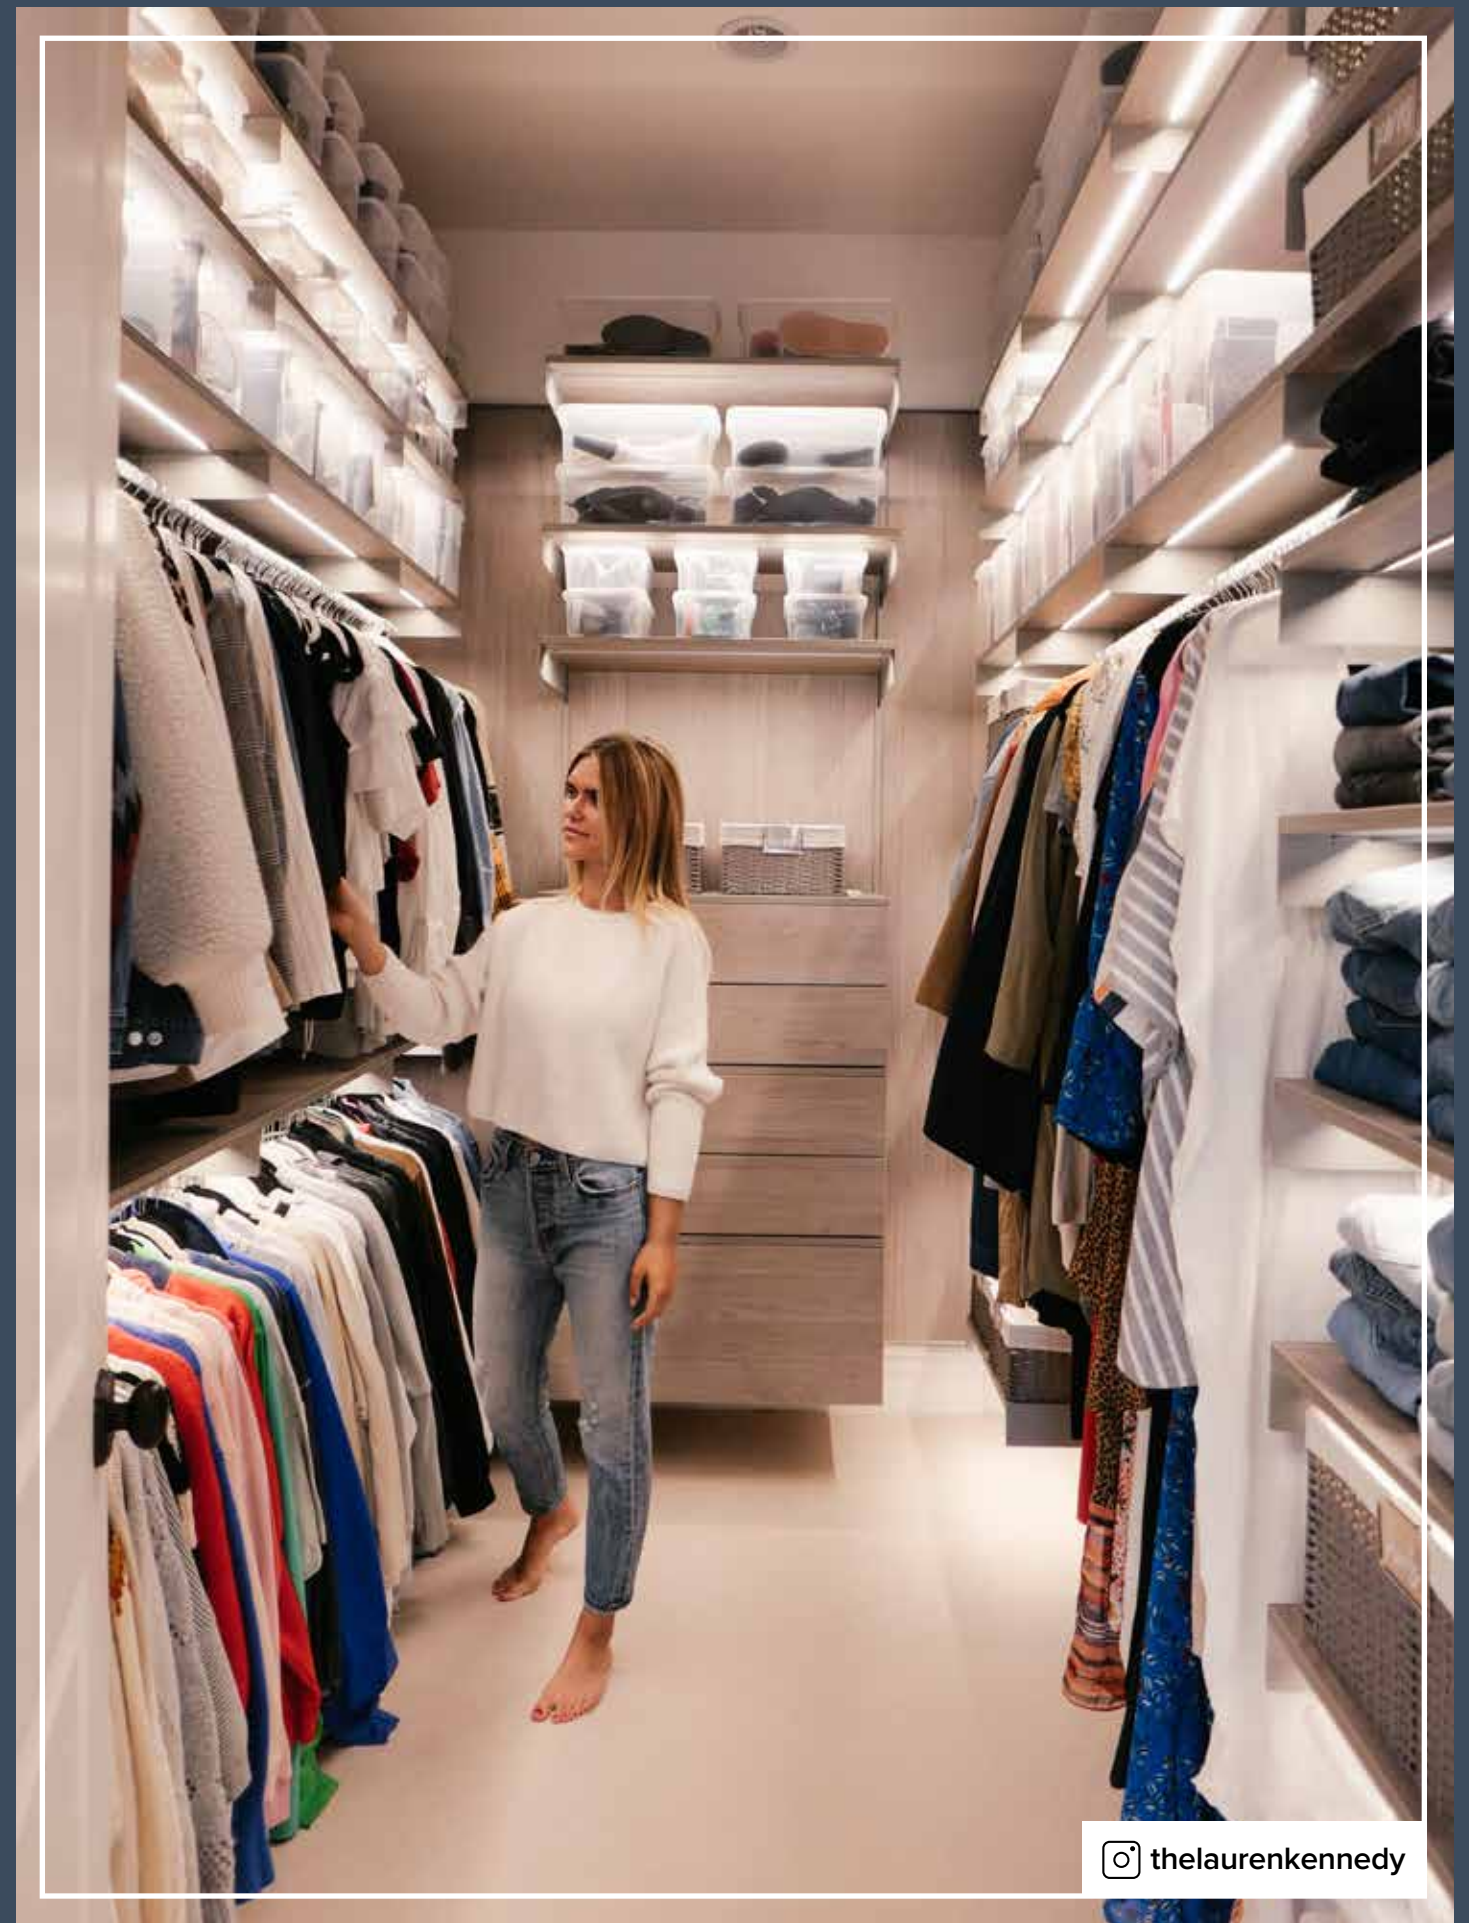

thelaurenkennedy