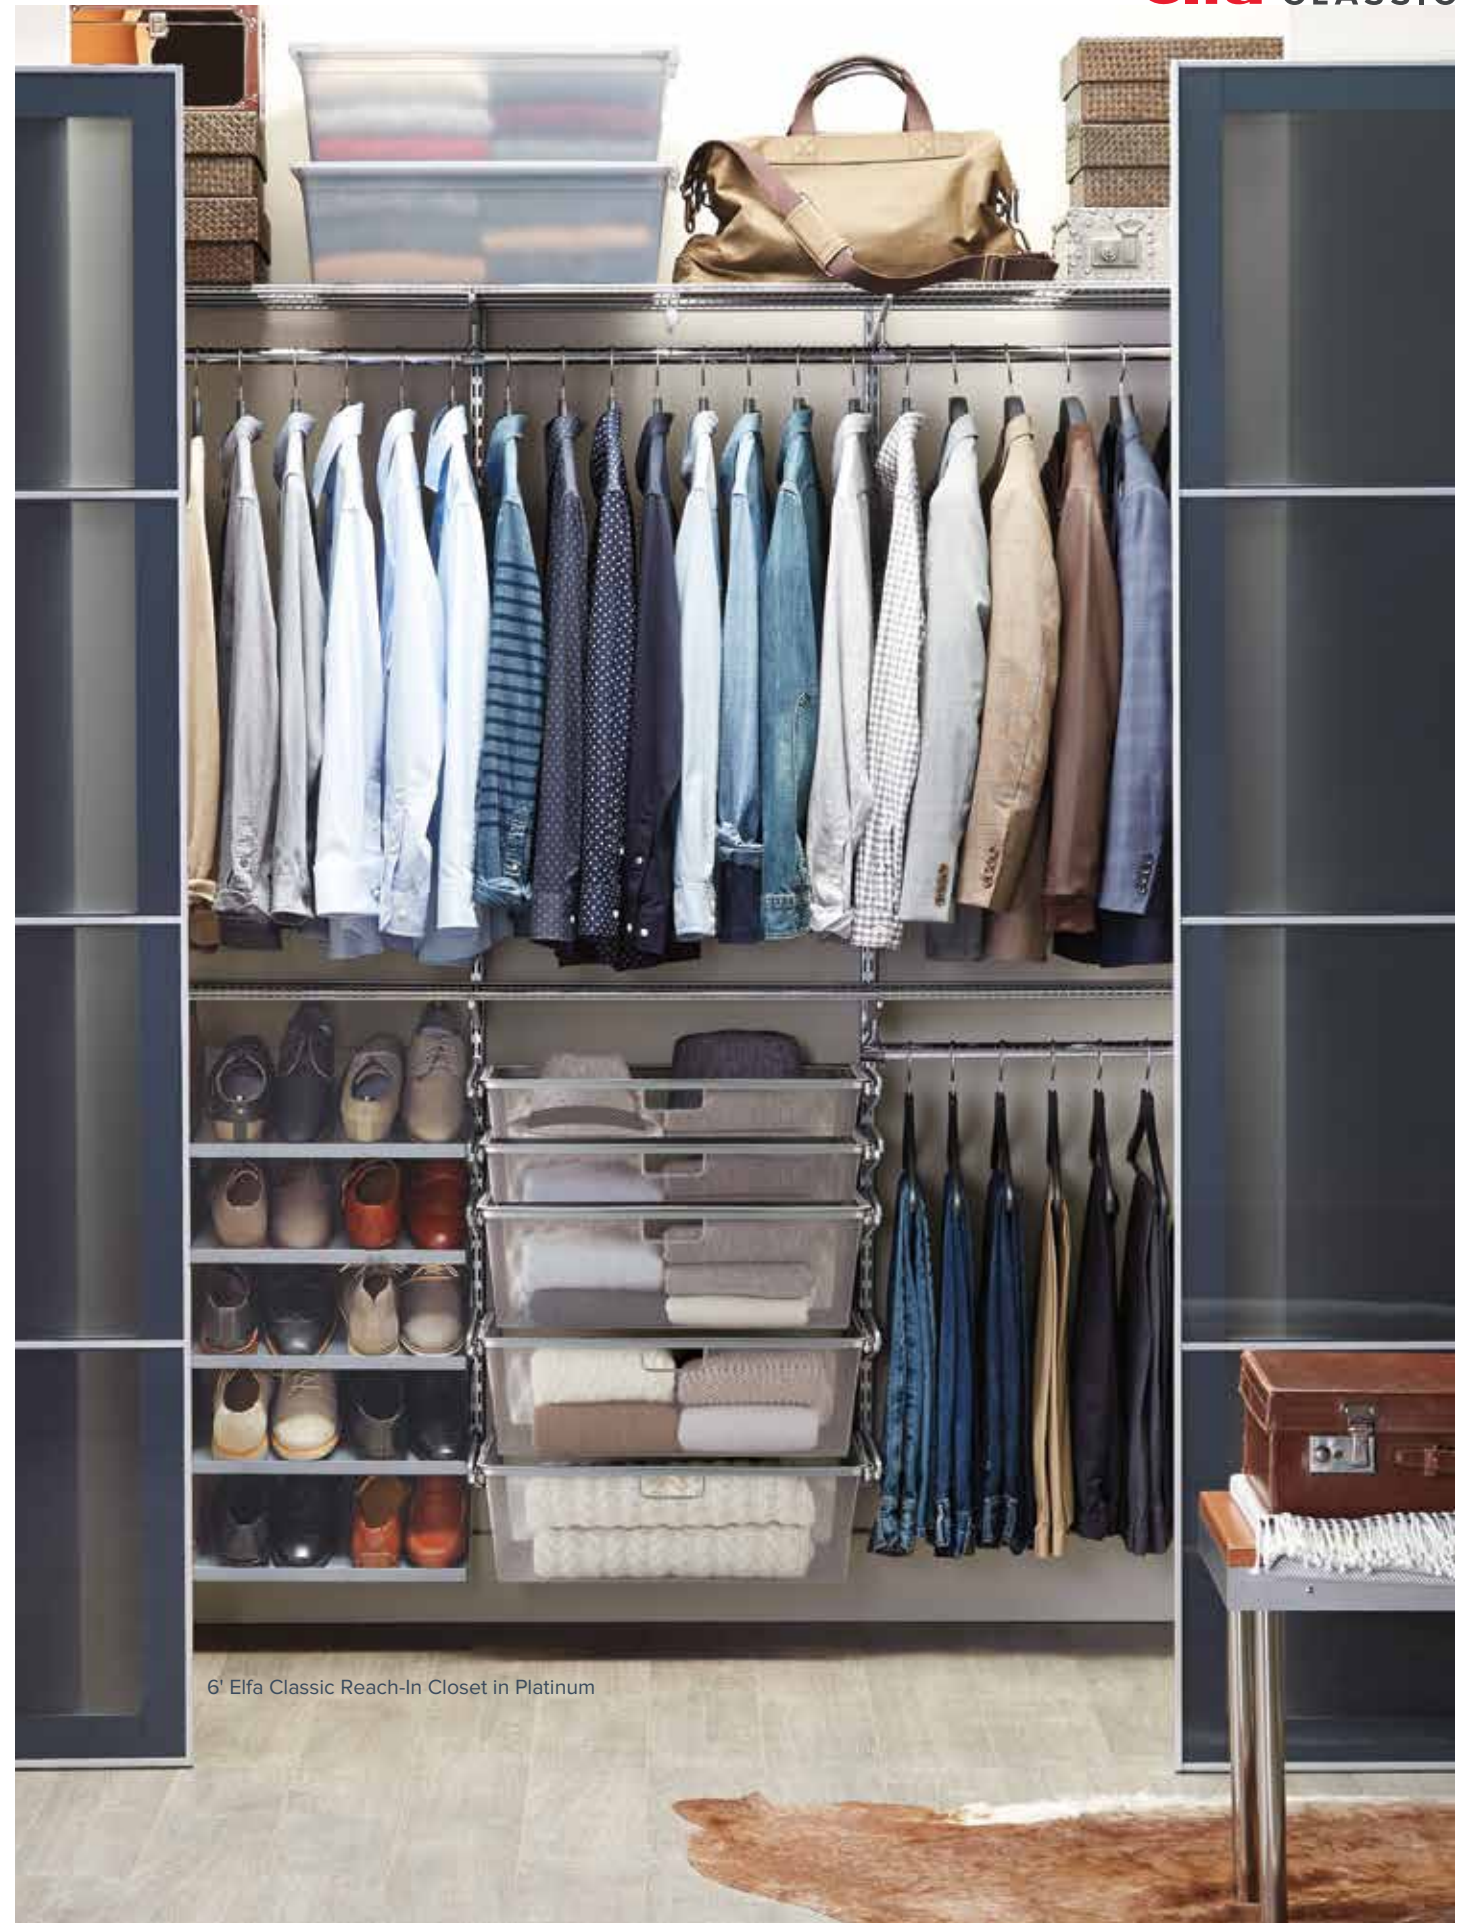

6' Elfa Classic Reach-In Closet in Platinum