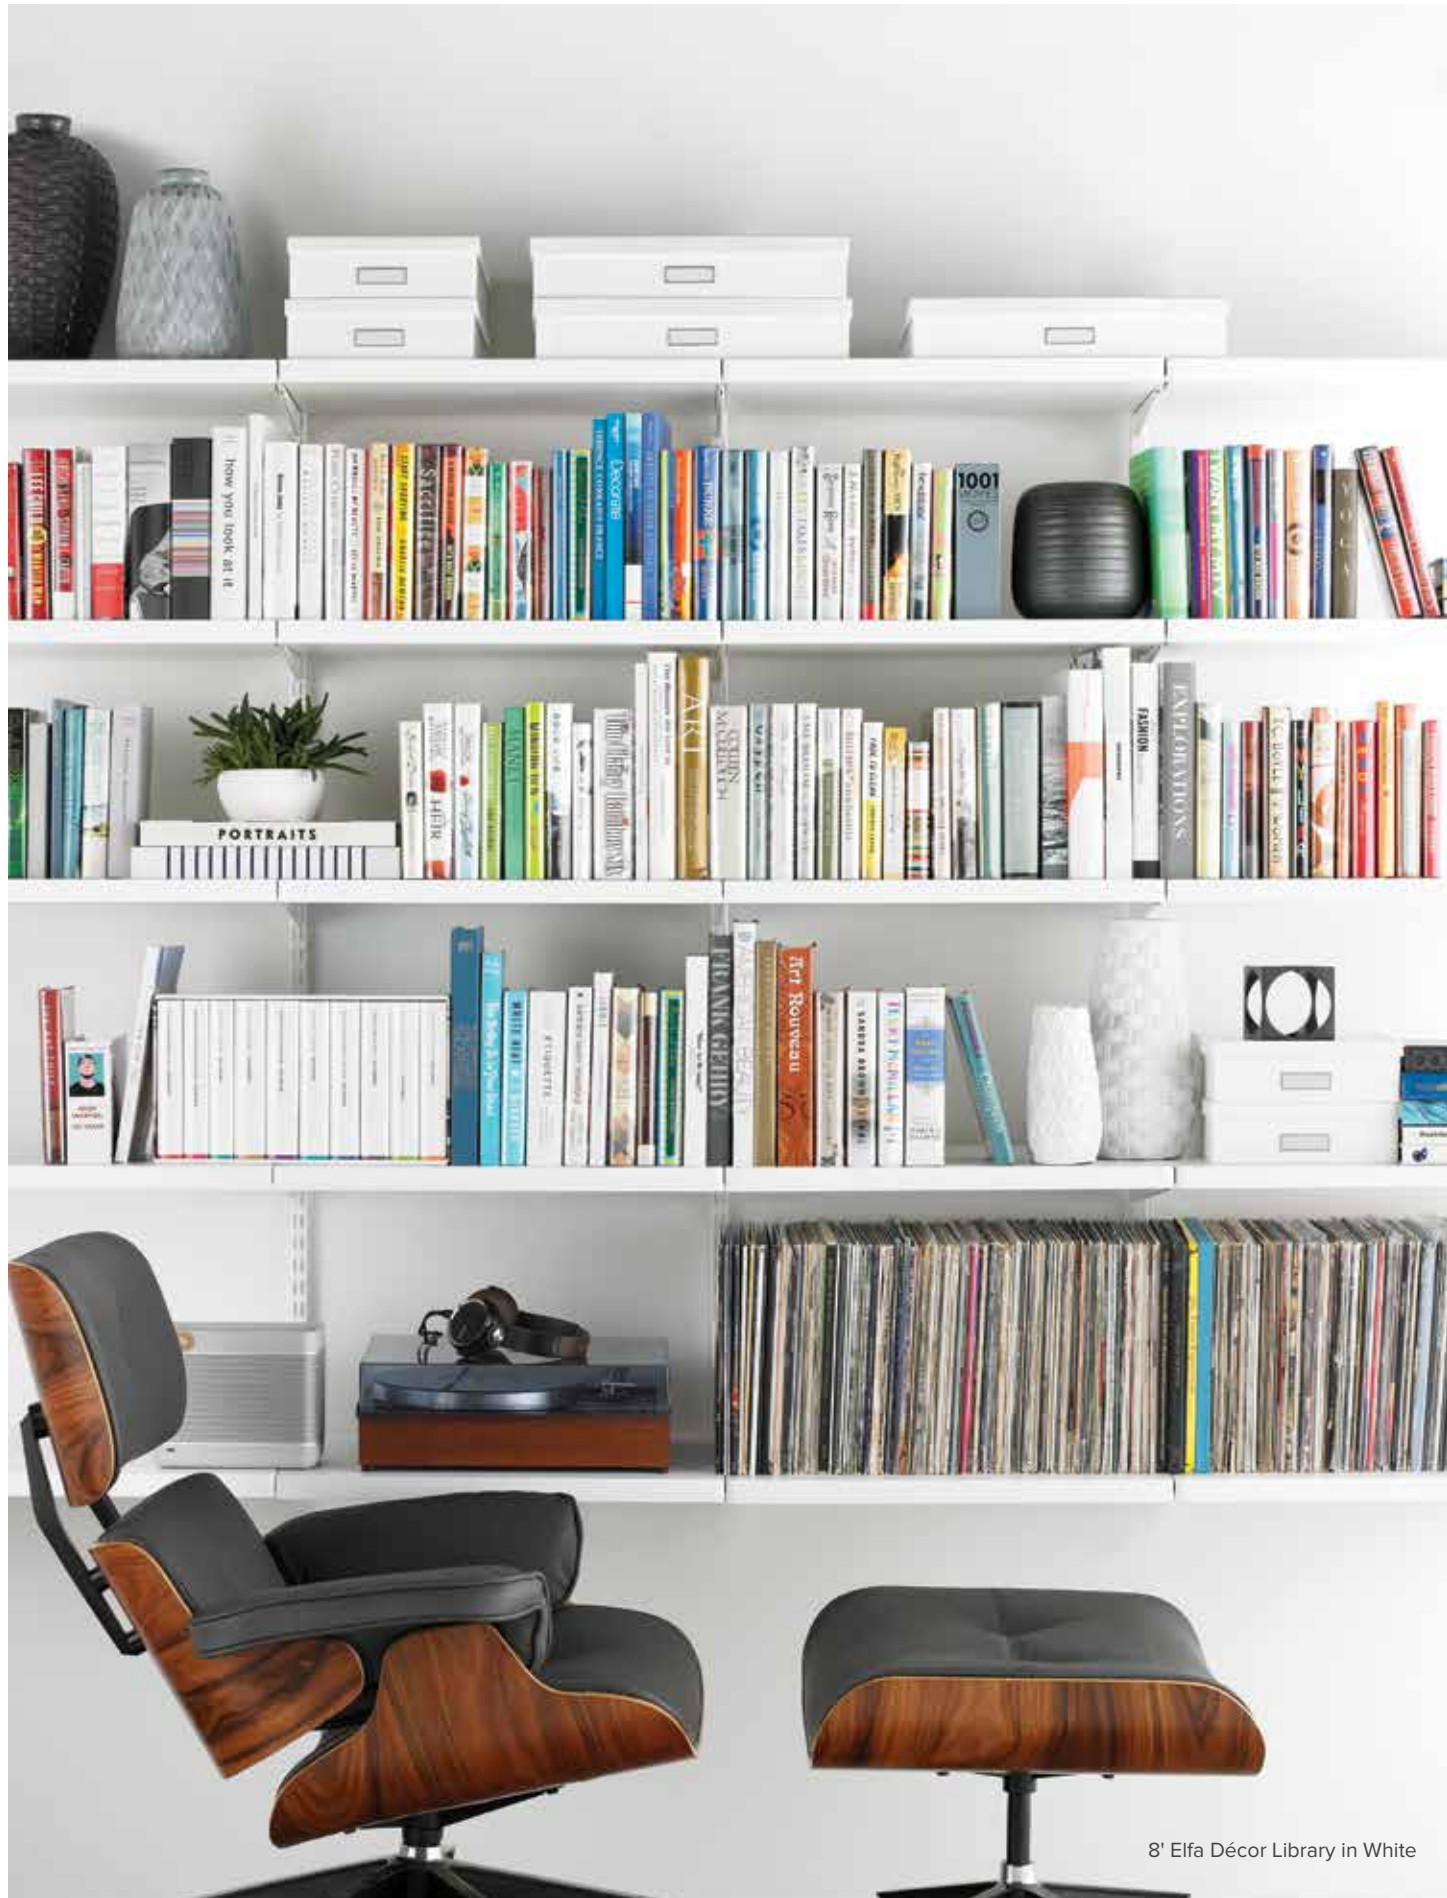

8' Elfa Décor Library in White

8' Elfa Décor Shelving in White

Inspiration From Our Community

 jessicachinyelu

GARAGE+ BY **elfa**[®]

Made to handle your toughest storage needs, Garage+ By Elfa takes garage organization to the next level. Locking metal cabinets keep tools and supplies safe, while heavy-duty work surfaces, full-extension drawers, specialized storage and LED lighting make it easy to get any size project done.