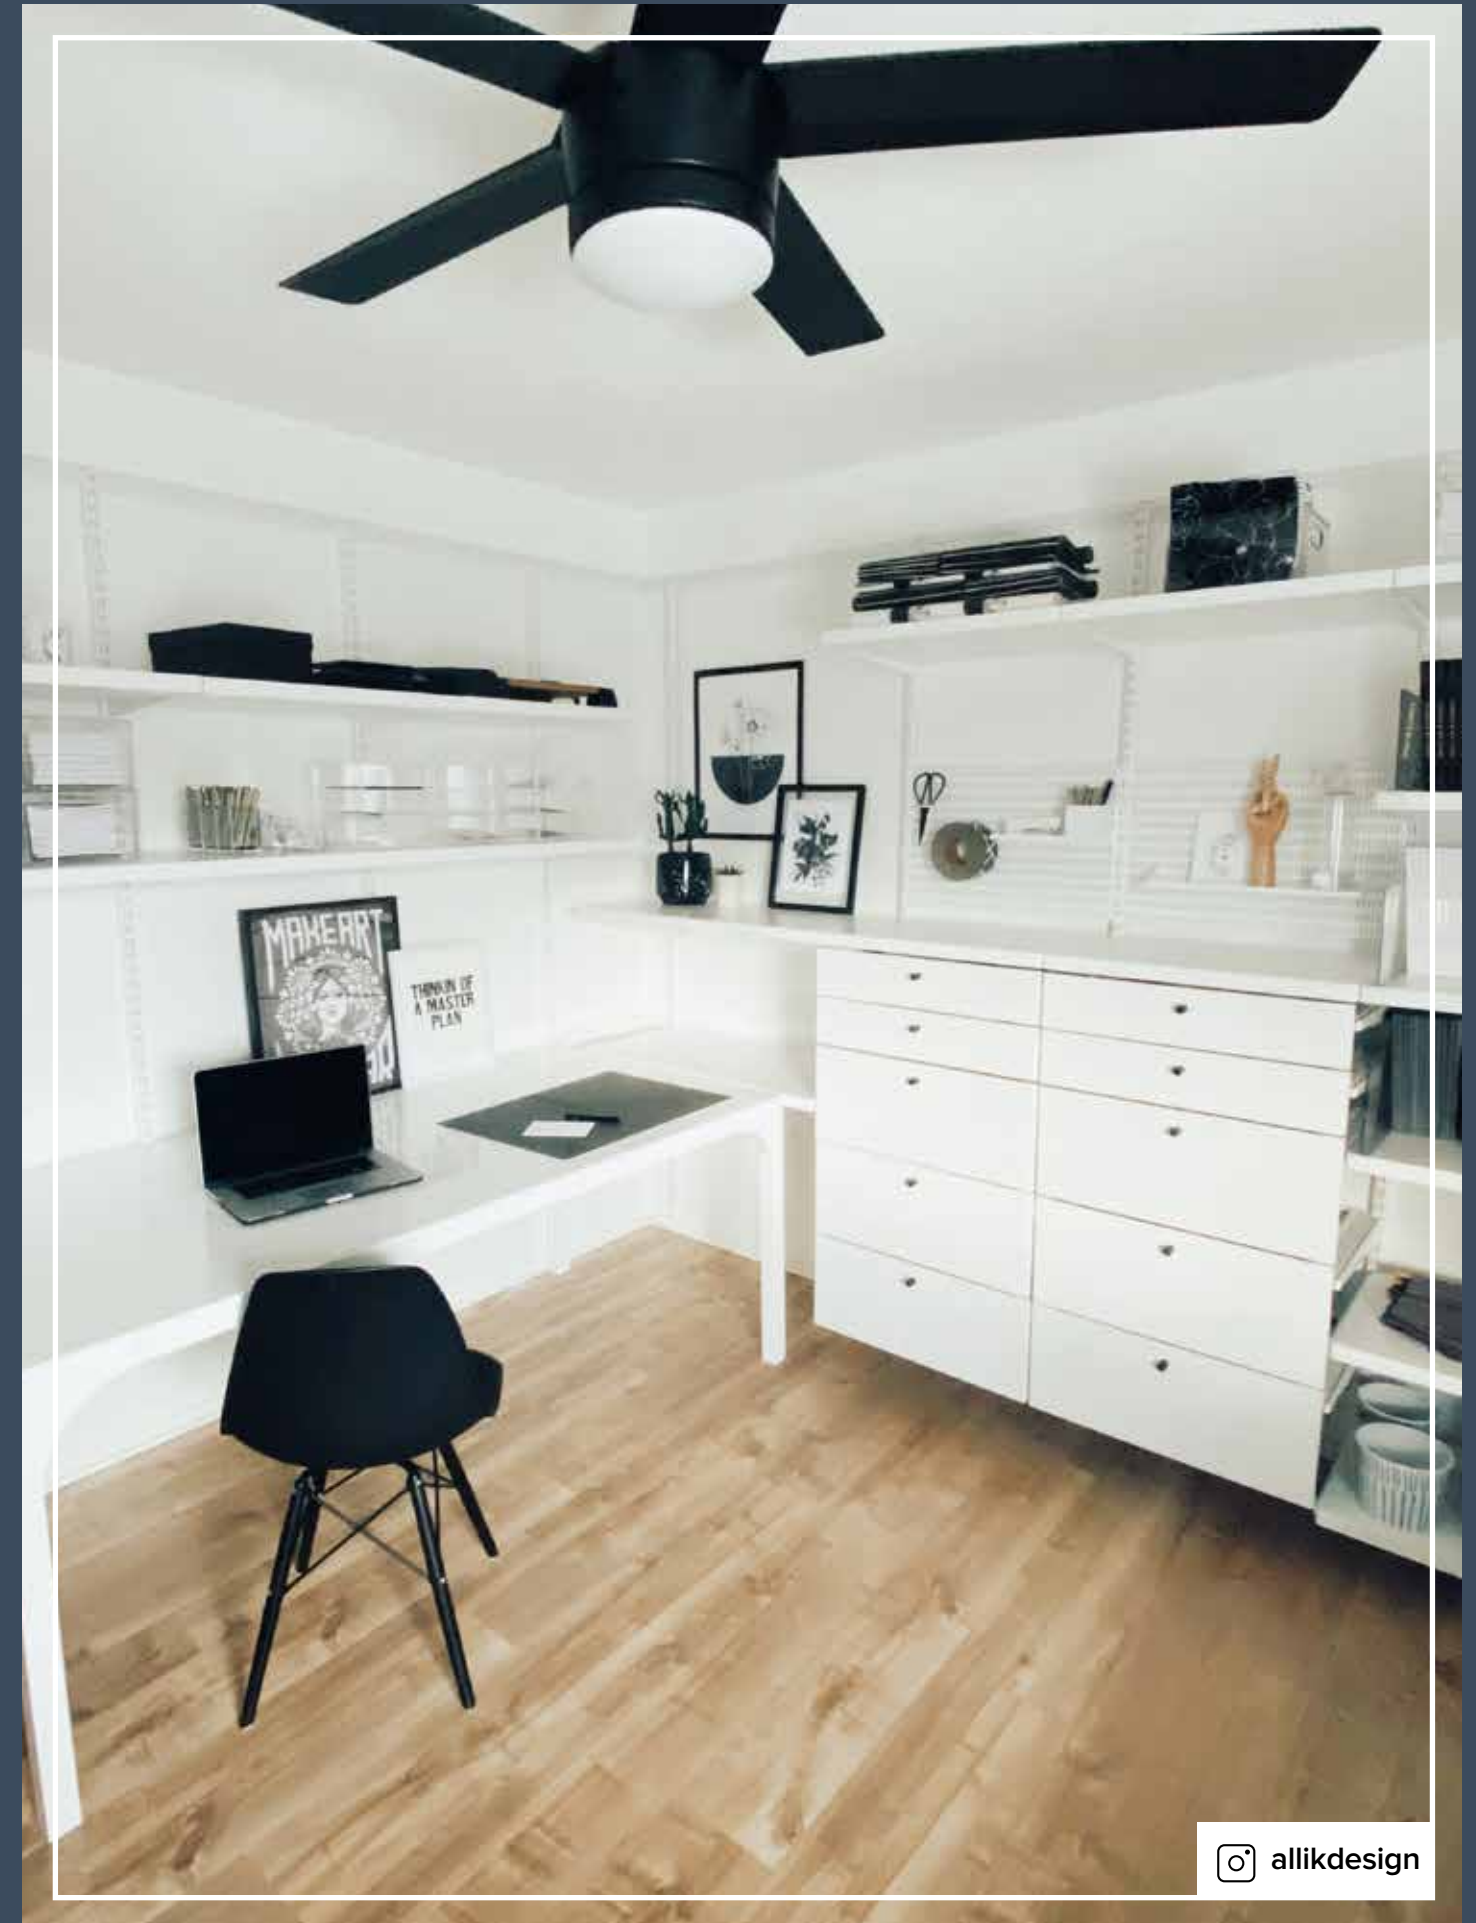

8' Elfa Décor Library in White

8' Elfa Décor Shelving in White

Inspiration From Our Community

 jessicachinyelu

GARAGE+ BY **elfa**[®]

Made to handle your toughest storage needs, Garage+ By Elfa takes garage organization to the next level. Locking metal cabinets keep tools and supplies safe, while heavy-duty work surfaces, full-extension drawers, specialized storage and LED lighting make it easy to get any size project done.